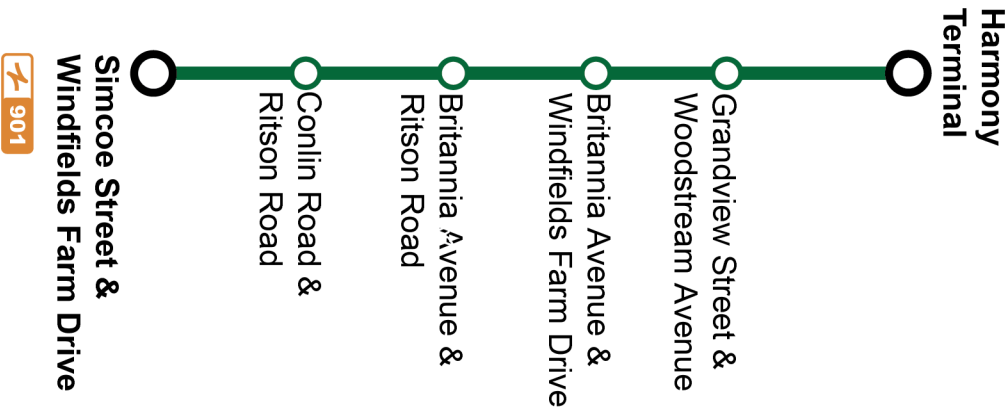

Service is available 24 hours a day. See DurhamRegionTransit.com for more information.

Dashes indicate the stop is not served by a trip. Trip notes are indicated by a letter or symbol and explained at the bottom of each timetable. Schedule times are shown in 24-hour clock. If you require this information in an accessible format, please contact Customer Service at 1-866-247-0055. See durhamregiontransit.com for more information.

Weekday		East	
Windfields Farm Westbound @ Thoroughbred Stop #3603	Britannia Eastbound @ Thoroughbred Stop #3423	Britannia Eastbound @ Ritson Stop #94051	Harmony Terminal Stop #812
07:10	07:17	07:22	07:30
07:40	07:47	07:52	08:00
08:10	08:17	08:22	08:30
08:40	08:47	08:52	09:00
09:10	09:17	09:22	09:30
09:40	09:47	09:52	10:00
10:10	10:17	10:22	10:30
10:46	10:53	10:58	11:06
11:10	11:17	11:22	11:30
11:40	11:47	11:52	12:00
12:10	12:17	12:22	12:30
12:46	12:53	12:58	13:06
13:10	13:17	13:22	13:30
13:40	13:47	13:52	14:00
14:10	14:17	14:22	14:30
14:46	14:53	14:58	15:06
15:10	15:17	15:22	15:30
15:40	15:47	15:52	16:00
16:10	16:17	16:22	16:30
16:46	16:53	16:58	17:06
17:10	17:17	17:22	17:30
17:40	17:47	17:52	18:00
18:10	18:17	18:22	18:30
18:40	18:47	18:52	19:00
19:10	19:17	19:22	19:30
19:40	19:47	19:52	20:00