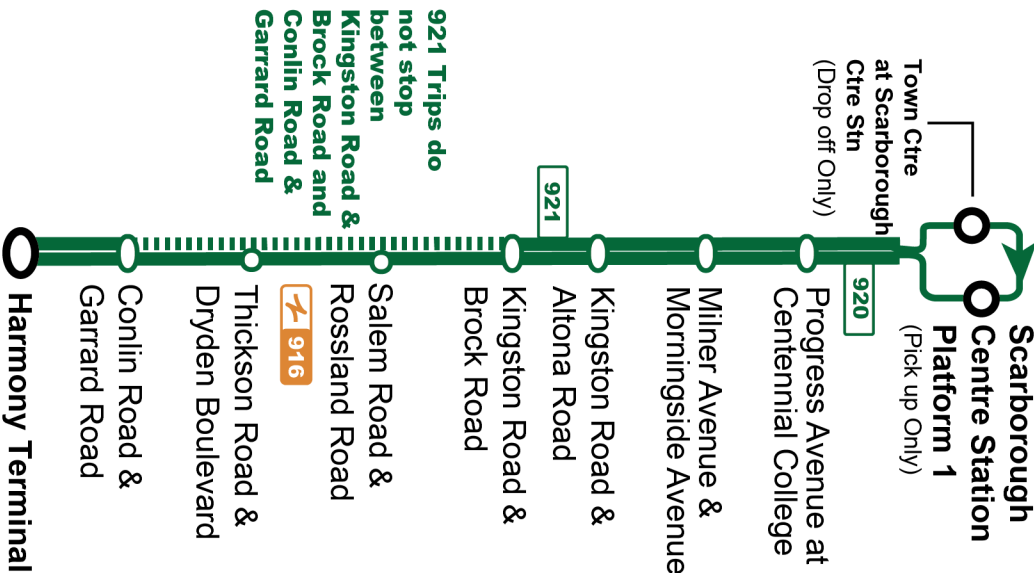

Service is available 24 hours a day. See DurhamRegionTransit.com for more information.

Dashes indicate the stop is not served by a trip. Trip notes are indicated by a letter or symbol and explained at the bottom of each timetable. Schedule times are shown in 24-hour clock. If you require this information in an accessible format, please contact Customer Service at 1-866-247-0055. See durhamregiontransit.com for more information.

>>>: Trips operate express between Conlin & Garrard and Kingston & Brock Road

Weekday										West
Route	Harmony Terminal Stop #812	Conlin @ Founders Stop #94198	Conlin Westbound @ Garrard Stop #94248	Rosland @ Brock Street Stop #465	Kingston Westbound @ Salem Stop #1591	Kingston Westbound @ Westney Stop #1598	Kingston Westbound @ Brock Road Stop #1604	Kingston Westbound @ Whites Stop #1742	Kingston Westbound @ Sheppard Stop #93240	Town Centre Court @ Scarborough Centre Station Stop #94216
921	16:50	17:00	17:04	>>>	>>>	>>>	17:33	17:45	17:54	18:22
920	16:55	17:05	17:08	17:20	17:36	17:43	17:50	18:02	18:11	18:39
920	17:10	17:19	17:22	17:33	17:49	17:56	18:02	18:12	18:20	18:47
920	17:25	17:34	17:37	17:48	18:04	18:11	18:17	18:27	18:35	19:02
920	17:40	17:49	17:52	18:03	18:19	18:26	18:32	18:42	18:50	19:17
920	17:55	18:04	18:07	18:18	18:34	18:41	18:47	18:57	19:05	19:32
920	18:10	18:20	18:22	18:34	18:49	18:55	19:00	19:10	19:18	19:43
920	18:25	18:35	18:37	18:49	19:04	19:10	19:15	19:25	19:33	19:58
920	18:45	18:55	18:57	19:09	19:24	19:30	19:35	19:45	19:53	20:18
920	19:15	19:26	19:28	19:40	19:54	20:00	20:04	20:13	20:20	20:43
920	19:45	19:56	19:58	20:10	20:24	20:30	20:34	20:43	20:50	21:13
920	20:15	20:24	20:26	20:37	20:50	20:54	20:59	21:08	21:14	21:36
920	20:45	20:54	20:56	21:07	21:20	21:24	21:29	21:38	21:44	22:06
920	21:15	21:24	21:26	21:37	21:50	21:54	21:59	22:08	22:14	22:36
920	21:45	21:54	21:56	22:07	22:20	22:24	22:29	22:38	22:44	23:06