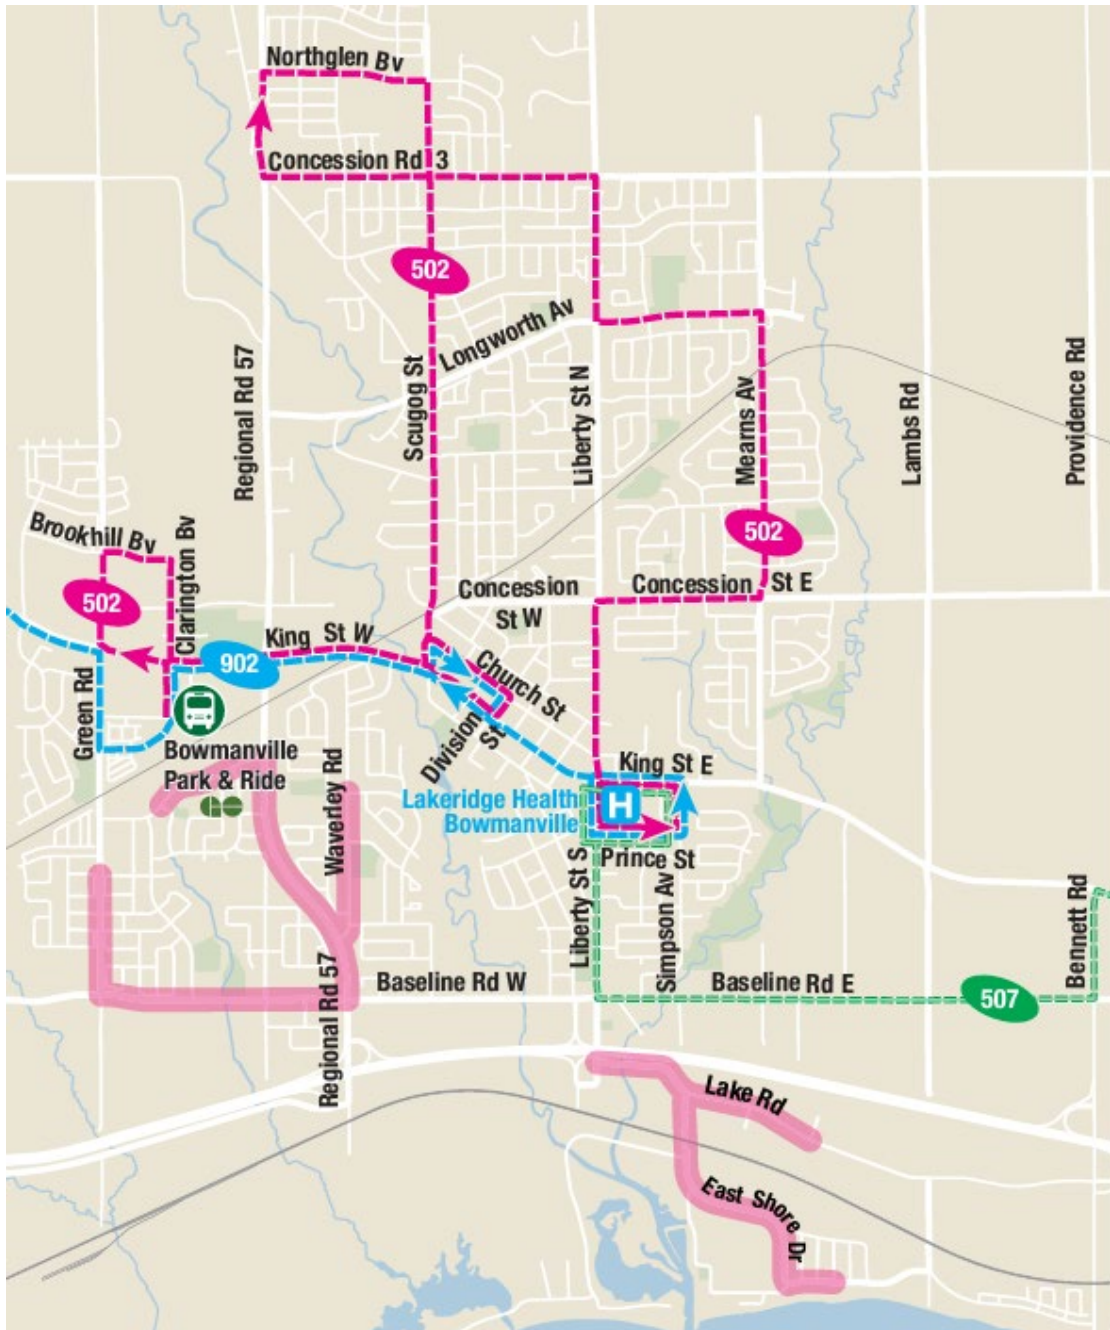

- ----- Operates at least every 30 minutes
- ===== Operates at least every two hours
- █ On Demand available to nearby bus routes at all times. Peak-period connections to local GO Transit rail stations available.
- █ On Demand available to nearby bus routes when bus route is not operating.

Effective January 2, 2024

Customers are encouraged to visit www.durhamregiontransit.com to stay up to date with the latest schedule information.