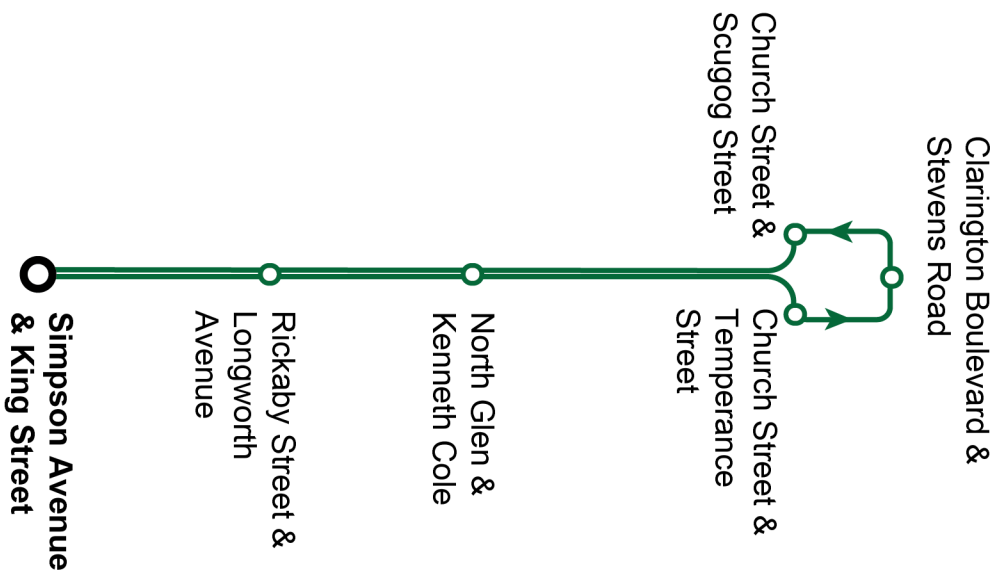

 Service is available 24 hours a day. See DurhamRegionTransit.com for more information.

Dashes indicate the stop is not served by a trip. Trip notes are indicated by a letter or symbol and explained at the bottom of each timetable. Schedule times are shown in 24-hour clock. If you require this information in an accessible format, please contact Customer Service at 1-866-247-0055. See durhamregiontransit.com for more information.

Saturday and Sunday						West
Simpson Northbound @ King Stop #1498	Longworth Westbound @ Rickaby Stop #3251	Nortglen Eastbound @ Kenneth Stop # 92147	Church Eastbound @ Temperance - Arrive Stop #1480	Church Eastbound @ Temperance Depart Stop #1480	Clarrington Blvd Southbound @ Stevens Stop #3347	Clarrington Blvd Southbound @ Prince William Stop #1504
09:32	09:39	09:46	09:52	09:56	10:05	10:07
10:02	10:09	10:16	10:22	10:26	10:35	10:37
10:32	10:39	10:46	10:52	10:56	11:05	11:07
11:01	11:08	11:15	11:21	11:25	11:34	11:36
11:31	11:38	11:45	11:51	11:55	12:04	12:06
12:01	12:08	12:15	12:21	12:25	12:34	12:36
12:31	12:38	12:45	12:51	12:55	13:04	13:06
13:01	13:08	13:15	13:21	13:25	13:34	13:36
13:31	13:38	13:45	13:51	13:55	14:04	14:06
14:01	14:08	14:15	14:21	14:25	14:34	14:36
14:31	14:38	14:45	14:51	14:55	15:04	15:06
15:01	15:08	15:15	15:21	15:25	15:34	15:36
15:31	15:38	15:45	15:51	15:55	16:04	16:06
16:01	16:08	16:15	16:21	16:25	16:34	16:36
16:31	16:38	16:45	16:51	16:55	17:04	17:06
17:01	17:08	17:15	17:21	17:25	17:34	17:36
17:32	17:39	17:46	17:52	17:56	18:05	18:07
18:02	18:09	18:16	18:22	18:26	18:35	18:37
18:32	18:39	18:46	18:52	18:56	19:05	19:07
19:02	19:09	19:16	19:22	19:26	19:35	19:37
19:32	19:39	19:46	19:52	19:56	20:05	20:07