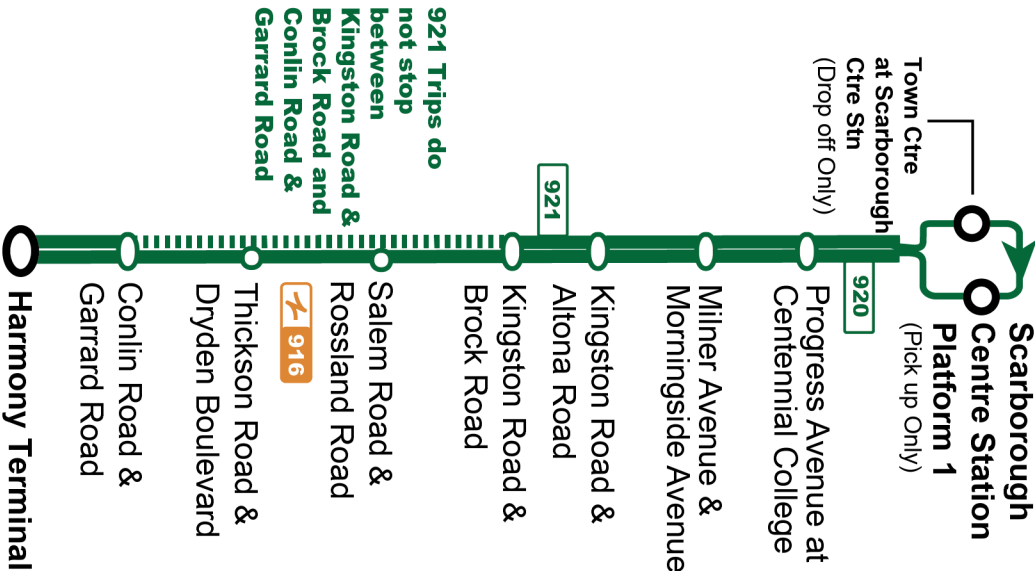

Service is available 24 hours a day. See DurhamRegionTransit.com for more information.

Dashes indicate the stop is not served by a trip. Trip notes are indicated by a letter or symbol and explained at the bottom of each timetable. Schedule times are shown in 24-hour clock. If you require this information in an accessible format, please contact Customer Service at 1-866-247-0055. See durhamregiontransit.com for more information.