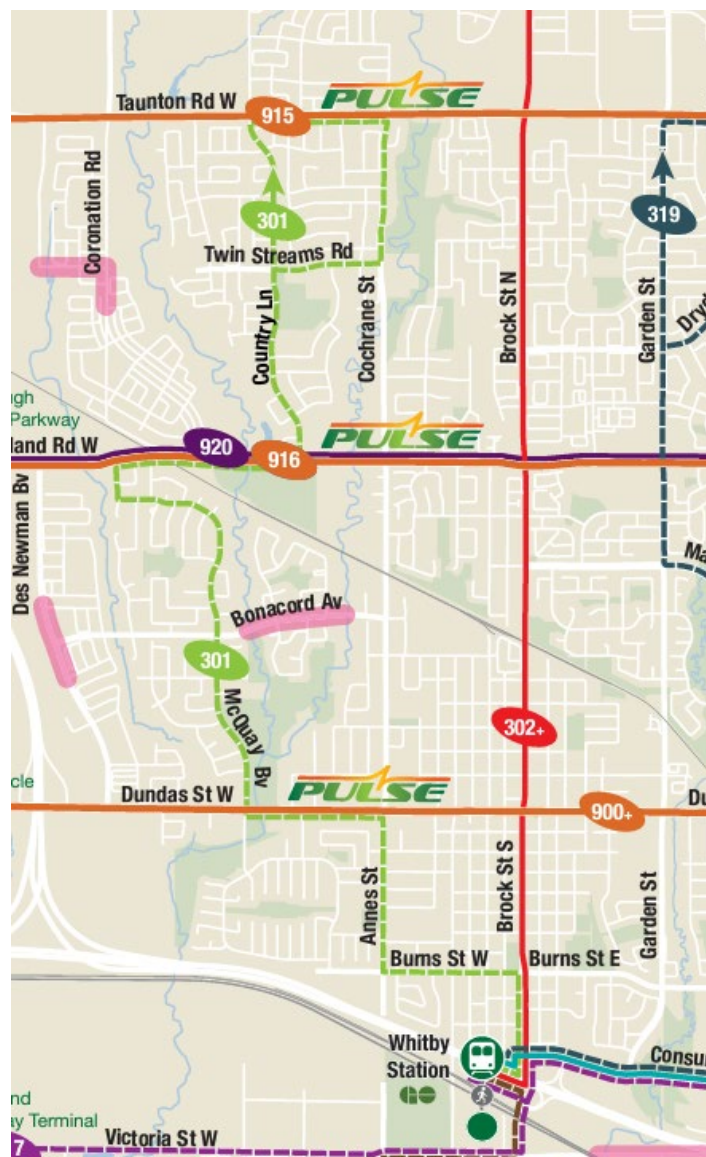

Donald A Wilson Secondary School
Travel Guide

Effective April 8, 2023
Customers are encouraged to visit www.durhamregiontransit.com to stay up to date
with the latest schedule information.

Legend

-  Operates at least every 20 minutes, weekdays, from AM peak through PM peak. Operates at least every 30 minutes at other times.
-  Operates at least every 30 minutes
-  Operates at least every 15 minutes during certain times, operates at least every 30 minutes at other times.
-  Operates at least every 30 minutes
-  Operates at least every two hours
-  On Demand available to nearby bus routes at all times. Peak-period connections to local GO Transit rail stations available.
-  On Demand available to nearby bus routes when bus route is not operating.

 Service is available 24 hours a day. See DurhamRegionTransit.com for more information.

Dashes indicate the stop is not served by a trip. Trip notes are indicated by a letter or symbol and explained at the bottom of each timetable. Schedule times are shown in 24-hour clock. If you require this information in an accessible format, please contact Customer Service at 1-866-247-0055. See durhamregiontransit.com for more information.

Weekday		North	
Whitby Station Platform 11 Stop #2576	McQuay Northbound @ Dundas Stop #100	Country Lane Northbound @ Rossland Stop #110	Taunton Eastbound @ Cochrane Stop #125
-	-	05:20	05:25
-	-	05:50	05:55
06:07	06:15	06:22	06:27
06:37	06:45	06:52	06:57
07:07	07:15	07:22	07:27
07:37	07:45	07:53	08:02
08:07	08:15	08:23	08:32
15:07	15:15	15:22	15:28
15:37	15:45	15:52	15:58
16:07	16:15	16:22	16:28
16:37	16:45	16:52	16:58
17:07	17:15	17:22	17:28
17:37	17:45	17:52	17:58
18:07	18:15	18:22	18:28
18:37	18:45	18:52	18:58
19:07	19:15	19:22	19:28
19:37	19:45	19:52	19:56

>>>: Trips operate express between Conlin & Garrard and Kingston & Brock Road