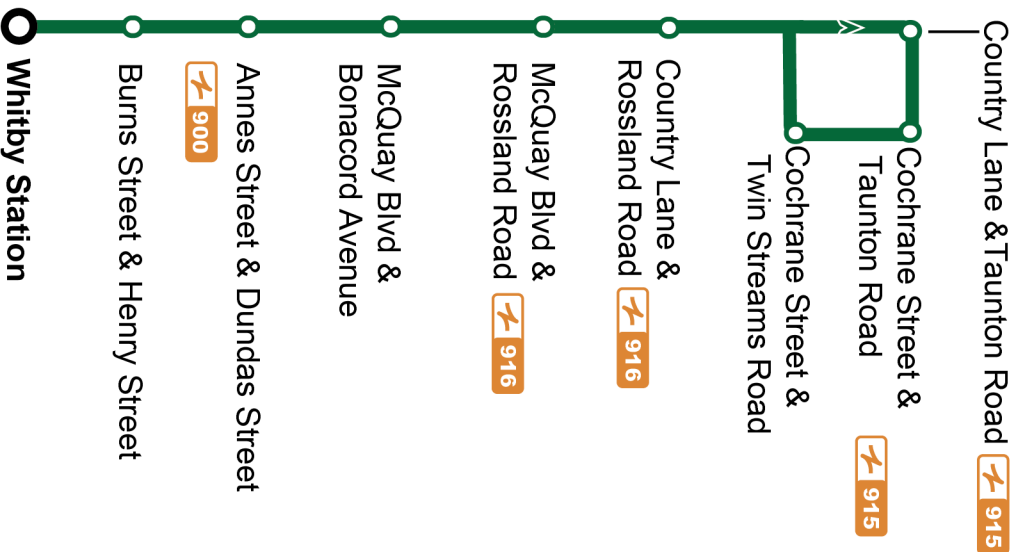

Donald A Wilson Secondary School
Travel Guide

Effective April 8, 2023
Customers are encouraged to visit www.durhamregiontransit.com to stay up to date
with the latest schedule information.

Legend

-  Operates at least every 20 minutes, weekdays, from AM peak through PM peak. Operates at least every 30 minutes at other times.
-  Operates at least every 30 minutes
-  Operates at least every 15 minutes during certain times, operates at least every 30 minutes at other times.
-  Operates at least every 30 minutes
-  Operates at least every two hours
-  On Demand available to nearby bus routes at all times. Peak-period connections to local GO Transit rail stations available.
-  On Demand available to nearby bus routes when bus route is not operating.

 Service is available 24 hours a day. See DurhamRegionTransit.com for more information.

Dashes indicate the stop is not served by a trip. Trip notes are indicated by a letter or symbol and explained at the bottom of each timetable. Schedule times are shown in 24-hour clock. If you require this information in an accessible format, please contact Customer Service at 1-866-247-0055. See durhamregiontransit.com for more information.

Weekday		North	
Whitby Station Platform 11 Stop #2576	McQuay Northbound @ Dundas Stop #100	Country Lane Northbound @ Rossland Stop #110	Taunton Eastbound @ Cochrane Stop #125
-	-	05:20	05:25
-	-	05:50	05:55
06:07	06:15	06:22	06:27
06:37	06:45	06:52	06:57
07:07	07:15	07:22	07:27
07:37	07:45	07:53	08:02
08:07	08:15	08:23	08:32
15:07	15:15	15:22	15:28
15:37	15:45	15:52	15:58
16:07	16:15	16:22	16:28
16:37	16:45	16:52	16:58
17:07	17:15	17:22	17:28
17:37	17:45	17:52	17:58
18:07	18:15	18:22	18:28
18:37	18:45	18:52	18:58
19:07	19:15	19:22	19:28
19:37	19:45	19:52	19:56

>>>: Trips operate express between Conlin & Garrard and Kingston & Brock Road