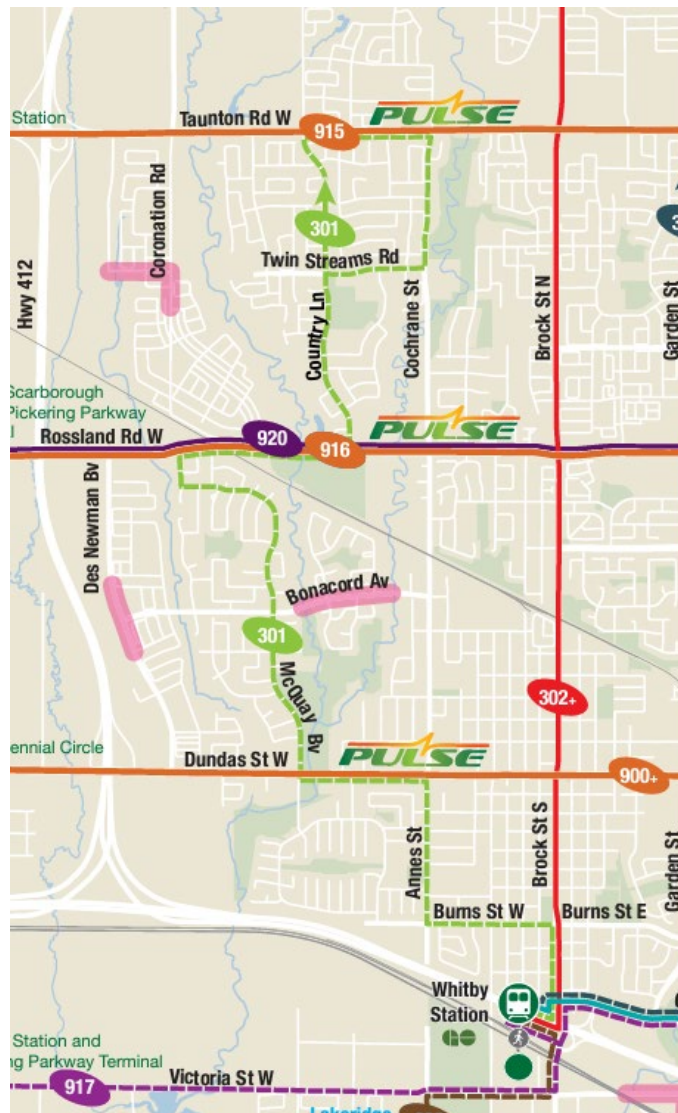

Henry Street High School Travel Guide

Effective April 8, 2023
Customers are encouraged to visit www.durhamregiontransit.com to stay up to date
with the latest schedule information.

Legend

Operates at least every 20 minutes, weekdays, from AM peak through PM peak.
Operates at least every 30 minutes at other times.

On Demand available to nearby bus routes at all times. Peak-period connections to local GO Transit rail stations available.

On Demand available to nearby bus routes when bus route is not operating.

Effective April 8, 2023

Weekday		North	
Whitby Station Platform 11 Stop #2576	McQuay Northbound @ Dundas Stop #100	Country Lane Northbound @ Rossland Stop #110	Taunton Eastbound @ Cochrane Stop #125
-	-	05:20	05:25
-	-	05:50	05:55
06:07	06:15	06:22	06:27
06:37	06:45	06:52	06:57
07:07	07:15	07:22	07:27
07:37	07:45	07:53	08:02
08:07	08:15	08:23	08:32
15:07	15:15	15:22	15:28
15:37	15:45	15:52	15:58
16:07	16:15	16:22	16:28
16:37	16:45	16:52	16:58
17:07	17:15	17:22	17:28
17:37	17:45	17:52	17:58
18:07	18:15	18:22	18:28
18:37	18:45	18:52	18:58
19:07	19:15	19:22	19:28
19:37	19:45	19:52	19:56

Weekday		South	
Taunton Eastbound @ Cochrane Stop #125	McQuay Southbound @ Allayden (Dundas) Stop #141	Whitby Station Platform 11 Stop #2576	
05:25	05:35	05:42	
05:55	06:05	06:12	
06:27	06:37	06:44	
06:57	07:07	07:14	
07:27	07:37	07:44	
08:02	08:12	08:19	
08:32	08:42	08:49	
15:28	15:38	15:47	
15:58	16:08	16:17	
16:28	16:38	16:47	
16:58	17:08	17:17	
17:28	17:38	17:47	
17:58	18:08	18:17	
18:28	18:38	18:47	
18:58	19:08	19:17	
19:28	19:38	19:47	