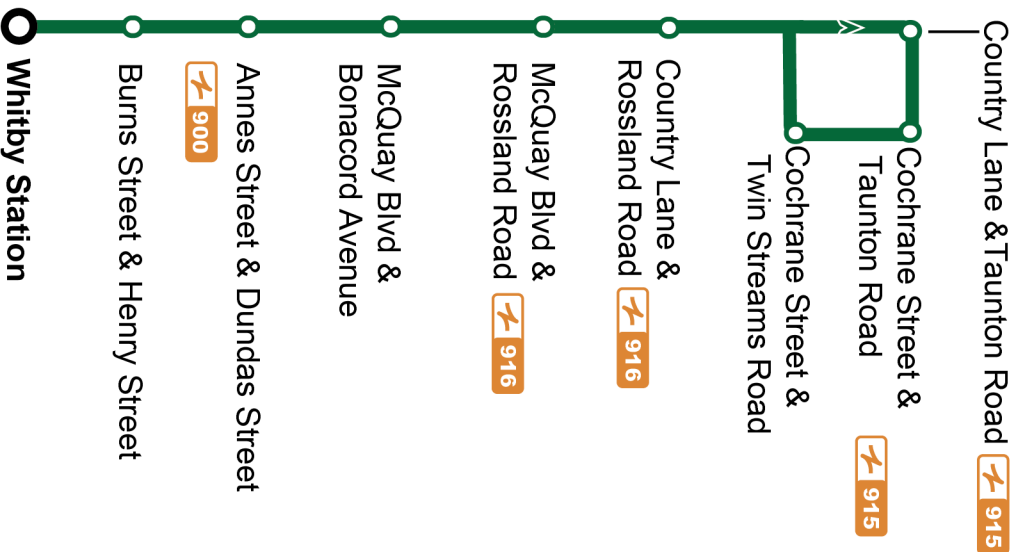

Henry Street High School Travel Guide

Effective April 8, 2023
Customers are encouraged to visit www.durhamregiontransit.com to stay up to date
with the latest schedule information.

Legend

Operates at least every 20 minutes, weekdays, from AM peak through PM peak.
Operates at least every 30 minutes at other times.

 Service is available 24 hours a day. See DurhamRegionTransit.com for more information.

Dashes indicate the stop is not served by a trip. Trip notes are indicated by a letter or symbol and explained at the bottom of each timetable. Schedule times are shown in 24-hour clock. If you require this information in an accessible format, please contact Customer Service at 1-866-247-0055. See durhamregiontransit.com for more information.

Weekday		North	
Whitby Station Platform 11 Stop #2576	McQuay Northbound @ Dundas Stop #100	Country Lane Northbound @ Rossland Stop #110	Taunton Eastbound @ Cochrane Stop #125
-	-	05:20	05:25
-	-	05:50	05:55
06:07	06:15	06:22	06:27
06:37	06:45	06:52	06:57
07:07	07:15	07:22	07:27
07:37	07:45	07:53	08:02
08:07	08:15	08:23	08:32
15:07	15:15	15:22	15:28
15:37	15:45	15:52	15:58
16:07	16:15	16:22	16:28
16:37	16:45	16:52	16:58
17:07	17:15	17:22	17:28
17:37	17:45	17:52	17:58
18:07	18:15	18:22	18:28
18:37	18:45	18:52	18:58
19:07	19:15	19:22	19:28
19:37	19:45	19:52	19:56

Weekday		South	
Taunton Eastbound @ Cochrane Stop #125	McQuay Southbound @ Allayden (Dundas) Stop #141	Whitby Station Platform 11 Stop #2576	
05:25	05:35	05:42	
05:55	06:05	06:12	
06:27	06:37	06:44	
06:57	07:07	07:14	
07:27	07:37	07:44	
08:02	08:12	08:19	
08:32	08:42	08:49	
15:28	15:38	15:47	
15:58	16:08	16:17	
16:28	16:38	16:47	
16:58	17:08	17:17	
17:28	17:38	17:47	
17:58	18:08	18:17	
18:28	18:38	18:47	
18:58	19:08	19:17	
19:28	19:38	19:47	