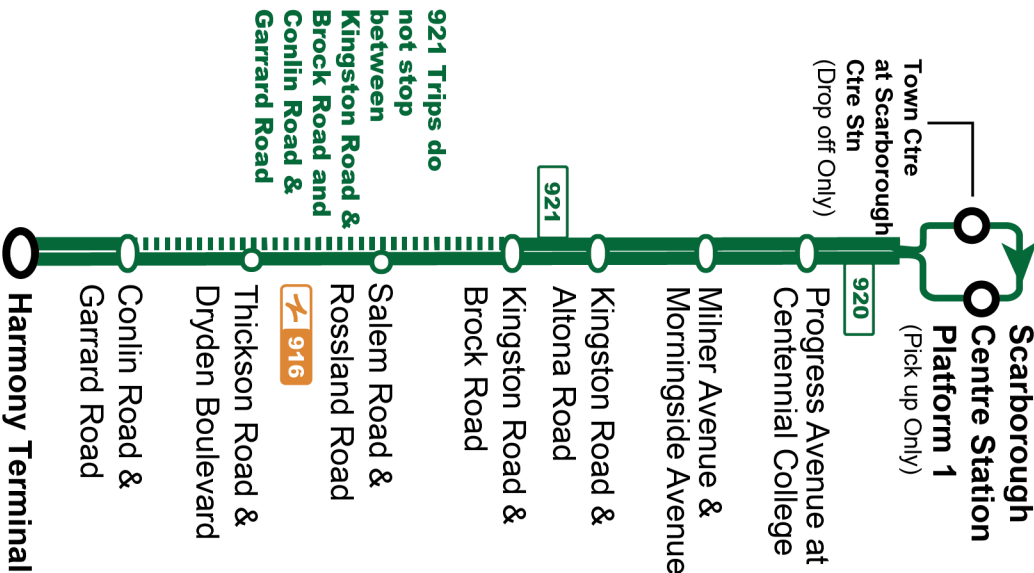

Service is available 24 hours a day. See DurhamRegionTransit.com for more information.

Dashes indicate the stop is not served by a trip. Trip notes are indicated by a letter or symbol and explained at the bottom of each timetable. Schedule times are shown in 24-hour clock. If you require this information in an accessible format, please contact Customer Service at 1-866-247-0055. See durhamregiontransit.com for more information.