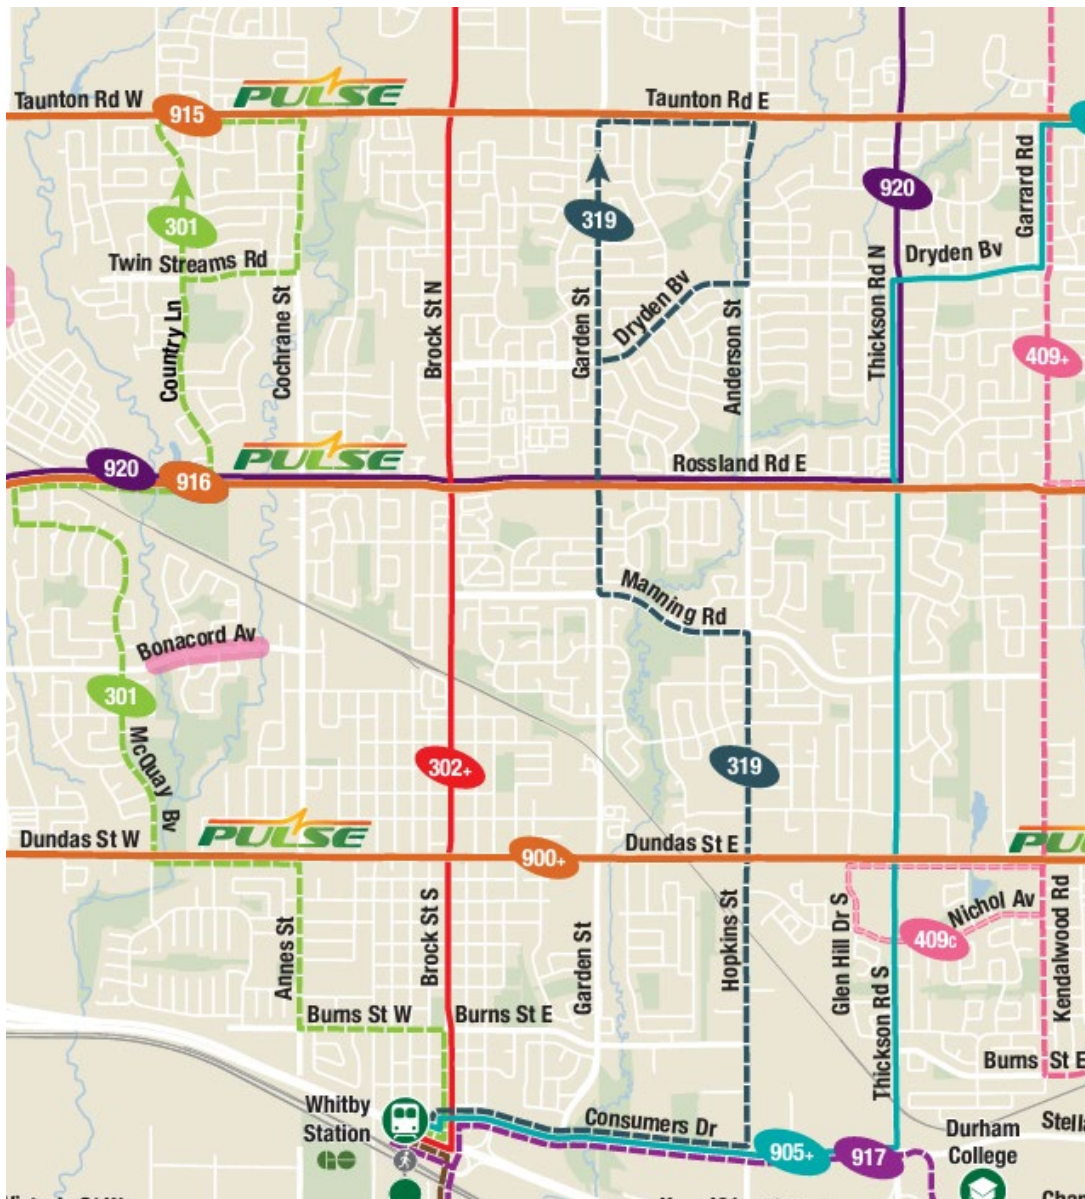

Effective April 8, 2023

Customers are encouraged to visit [www.durhamregiontransit.com](http://www.durhamregiontransit.com) to stay up to date with the latest schedule information.

Weekday	North		
Whitby Station Platform 11 <b>Stop #2576</b>	Anderson Northbound @ Dundas <b>Stop #225</b>	Garden Northbound @ Rossland <b>Stop #11</b>	Garden Northbound @ Dryden <b>Stop #14</b>
06:22	06:30	06:35	06:36
06:52	07:00	07:05	07:06
07:22	07:30	07:35	07:36
07:52	08:00	08:05	08:06
08:35	08:43	08:48	08:49
14:52	15:02	15:07	15:08
15:22	15:32	15:37	15:38
15:52	16:02	16:07	16:08
16:22	16:32	16:37	16:38
16:52	17:02	17:07	17:08
17:22	17:32	17:37	17:38
17:52	18:02	18:07	18:08
18:22	18:32	18:37	18:38
18:52	19:02	19:07	19:08
19:22	19:32	19:37	19:38

Weekday	South		
Garden Northbound @ Dryden <b>Stop #14</b>	Garden Southbound @ Heaver <b>Stop #30</b>	Anderson Southbound @ Dundas <b>Stop #259</b>	Whitby Station Platform 11 <b>Stop #2576</b>
05:36	05:47	05:51	05:58
06:02	06:13	06:17	06:24
06:36	06:47	06:51	06:58
07:06	07:17	07:21	07:28
07:36	07:47	07:51	07:58
08:06	08:17	08:21	08:28
08:49	09:00	09:04	09:11
15:08	15:20	15:24	15:32
15:38	15:51	15:57	16:04
16:08	16:20	16:24	16:32
16:38	16:50	16:54	17:02
17:08	17:20	17:24	17:32
17:38	17:50	17:54	18:02
18:08	18:20	18:24	18:32
18:38	18:50	18:54	19:02
19:08	19:20	19:24	19:32
19:38	19:50	19:54	20:02