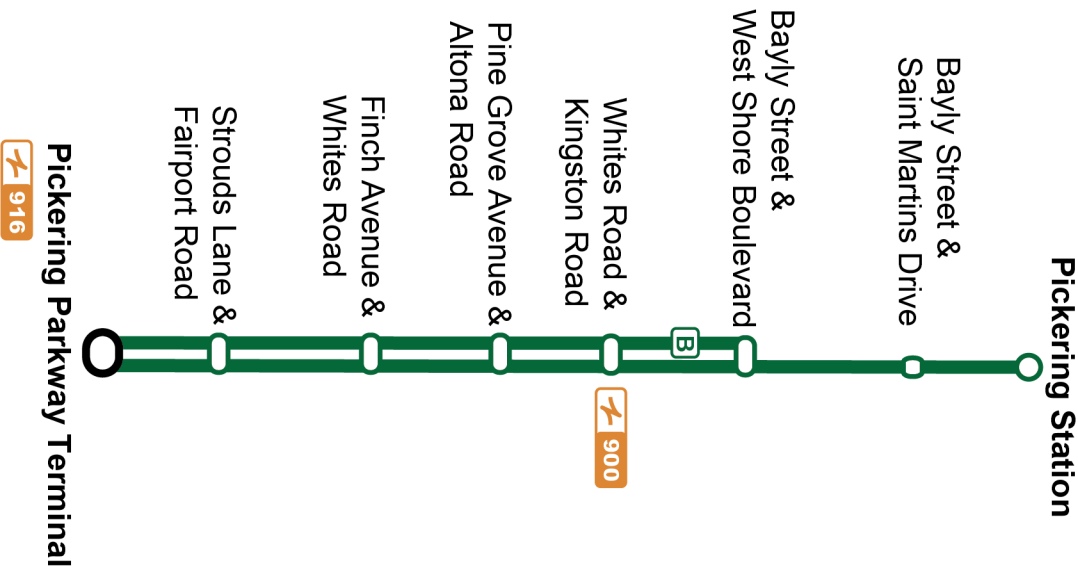

Weekday							East
Pickering Station Platform 8 Stop #2549	West Shore Southbound @ Visitula Stop #1645	Whites Northbound @ Kingston Stop #93217	Pine Grove Eastbound @ Altona Stop #93231	Sunbird Loop Stop #1751	Finch Eastbound @ Whites Stop #93944	Pickering Parkway Terminal Platform B12/ Stop #93112	
04:27	04:30	04:36	04:48	-	04:53	05:02	
05:02	05:05	05:11	05:23	-	05:28	05:37	
05:48	05:54	05:59	06:11	-	06:15	06:25	
06:23	06:29	06:34	06:46	-	06:50	07:00	
06:53	06:59	07:07	07:18	-	07:23	07:33	
07:23	07:29	07:37	07:48	-	07:53	08:03	
07:53	07:59	08:07	08:18	-	08:23	08:33	
08:23	08:29	08:37	08:48	-	08:53	09:03	
08:53	08:59	09:07	09:18	-	09:23	09:33	
09:23	09:29	09:34	09:46	-	09:50	10:00	
09:53	09:59	10:04	10:16	-	10:20	10:30	
10:23	10:29	10:34	10:46	-	10:50	11:00	
10:50	10:56	11:01	11:13	-	11:17	11:27	
11:20	11:26	11:31	11:43	-	11:47	11:57	
11:46	11:52	11:57	12:09	-	12:13	12:23	
12:09	12:15	12:20	12:32	-	12:36	12:46	
12:39	12:45	12:50	13:02	-	13:06	13:16	
13:09	13:15	13:20	13:32	-	13:36	13:46	
13:39	13:45	13:50	14:02	-	14:06	14:16	
14:09	14:15	14:23	14:34	-	14:39	14:49	
14:39	14:45	14:53	15:04	-	15:09	15:19	
A 15:09	15:15	15:23	15:34	15:40	15:42	15:52	
A 15:39	15:45	15:53	16:04	16:10	16:12	16:22	
A 16:09	16:15	16:23	16:34	16:40	16:42	16:52	
A 16:39	16:45	16:53	17:04	17:10	17:12	17:22	
A 17:09	17:15	17:23	17:34	17:40	17:42	17:52	
A 17:39	17:45	17:53	18:04	18:10	18:12	18:22	
18:09	18:15	18:23	18:34	-	18:39	18:49	
18:39	18:45	18:53	19:04	-	19:09	19:19	
19:09	19:12	19:18	19:30	-	19:35	19:44	
19:39	19:42	19:48	20:00	-	20:05	20:14	
20:09	20:12	20:18	20:30	-	20:35	20:44	
20:39	20:42	20:48	21:00	-	21:05	21:14	
21:09	21:12	21:18	21:30	-	21:35	21:44	
A Via Sunbird Loop							