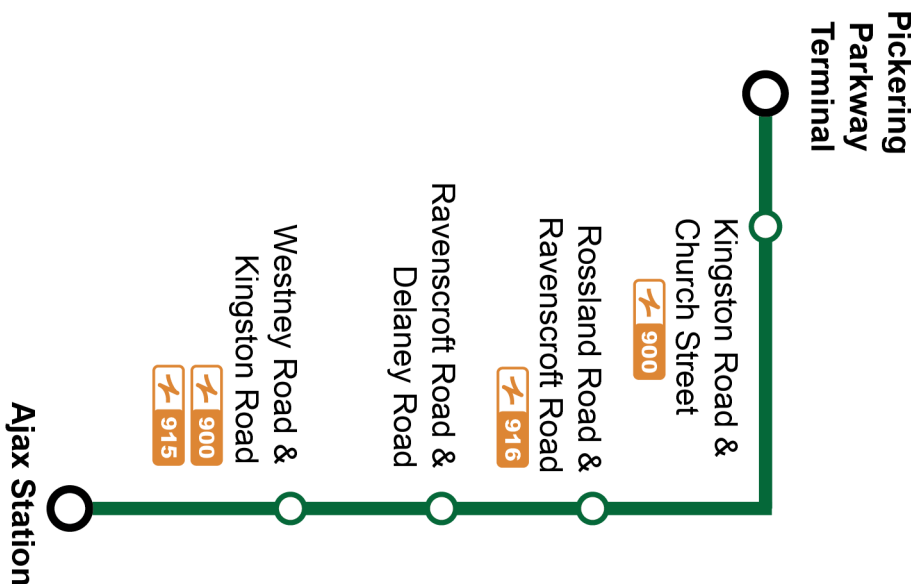

Weekday					East
Pickering Parkway Terminal Platform B12 <b>Stop #93112</b>	Pickering Parkway Eastbound @ Brock Road <b>Stop #1964</b>	Eastbound @ 625 Kingston <b>Stop #2234</b>	Rossland Eastbound @ Ravenscroft <b>Stop #92017</b>	Westney Southbound @ Kingston (North Side Stop) <b>Stop #2265</b>	Ajax Station Platform 6 <b>Stop #2569</b>
6:18	6:24	6:28	6:33	6:40	6:46
6:48	6:54	6:58	7:03	7:10	7:16
7:18	7:24	7:28	7:33	7:40	7:46
7:48	7:54	7:58	8:03	8:10	8:16
8:18	8:24	8:28	8:33	8:40	8:46
8:48	8:54	8:58	9:03	9:10	9:16
16:44	16:51	16:59	17:04	17:10	17:14
17:14	17:21	17:29	17:34	17:40	17:44
17:44	17:51	17:59	18:04	18:10	18:14
18:14	18:21	18:29	18:34	18:40	18:44
18:44	18:51	18:59	19:04	19:10	19:14

Weekday					West
Ajax Station Platform 6 <b>Stop #2569</b>	Westney Northbound @ Kingston <b>Stop #2283</b>	Rossland Westbound @ Ravenscroft <b>Stop #93016</b>	Church Southbound @ Kingston <b>Stop #2209</b>	Pickering Parkway Westbound @ Brock Road <b>Stop #1949</b>	Pickering Parkway Terminal Platform B12 <b>Stop #93112</b>
5:50	5:54	5:59	6:05	6:10	6:14
6:20	6:24	6:29	6:35	6:40	6:44
6:50	6:54	6:59	7:05	7:10	7:14
7:20	7:24	7:29	7:35	7:40	7:44
7:50	7:54	7:59	8:05	8:10	8:14
8:20	8:24	8:29	8:35	8:40	8:44
8:50	8:54	8:59	9:05	9:10	9:14
16:16	16:22	16:27	16:33	16:38	16:42
16:46	16:52	16:57	17:03	17:08	17:12
17:16	17:22	17:27	17:33	17:38	17:42
17:46	17:52	17:57	18:03	18:08	18:12
18:16	18:22	18:27	18:33	18:38	18:42
18:46	18:52	18:57	19:03	-	-

Trip notes are indicated by a letter or symbol and explained at the bottom of each timetable. Schedule times are shown in 24-hour clock. If you require this information in an accessible format, please contact Customer Service at 1-866-247-0055. See [durhamregiontransit.com](http://durhamregiontransit.com) for more information.