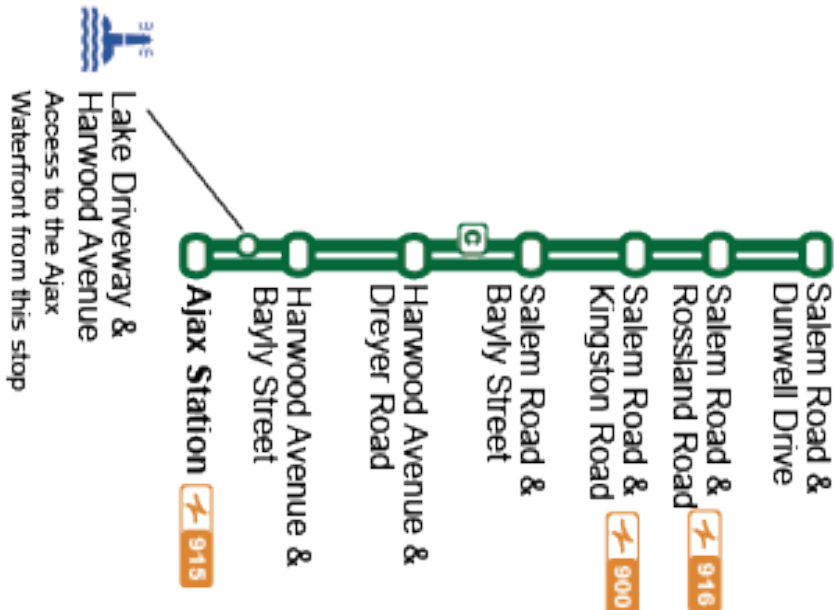

On Demand service is available at select stops on this route when scheduled bus service is not operating. See DurhamRegionTransit.com for more information.

Service is available 24 hours a day. See DurhamRegionTransit.com for more information.

Dashes indicate the stop is not served by a trip. Trip notes are indicated by a letter or symbol and explained at the bottom of each timetable. Schedule times are shown in 24-hour clock. If you require this information in an accessible format, please contact Customer Service at 1-866-247-0055. See durhamregiontransit.com for more information.

224
Effective June 24, 2024