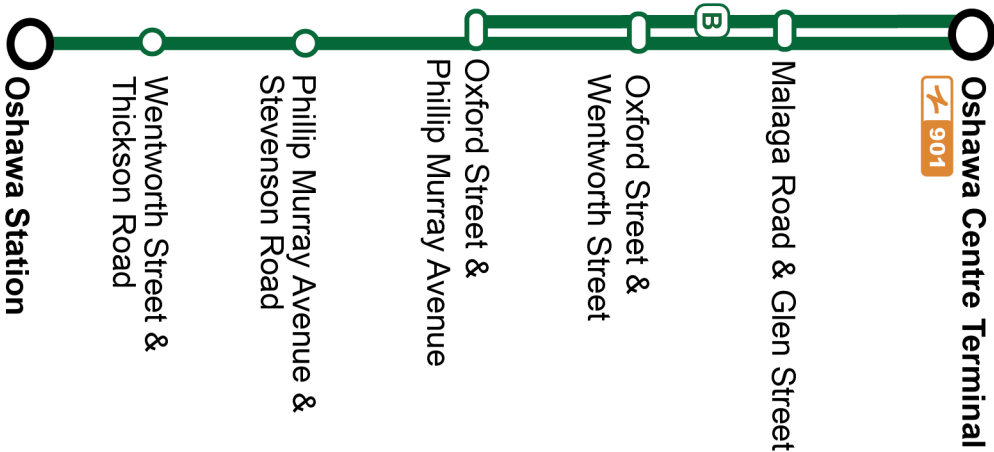

Service is available 24 hours a day. See [DurhamRegionTransit.com](http://DurhamRegionTransit.com) for more information.

Dashes indicate the stop is not served by a trip. Trip notes are indicated by a letter or symbol and explained at the bottom of each timetable. Schedule times are shown in 24-hour clock. If you require this information in an accessible format, please contact Customer Service at 1-866-247-0055. See [durhamregiontransit.com](http://durhamregiontransit.com) for more information.

Weekday		South		
Oshawa Centre Terminal <b>Stop #2595</b>	Malaga Eastbound @ Park <b>Stop #1014</b>	Oxford Southbound @ Dwight <b>Stop #993</b>	Wentworth Westbound @ Thickson <b>Stop #268</b>	Oshawa Station <b>Stop #2585</b>
6:03	6:10	6:15	6:24	6:30
6:33	6:40	6:45	6:54	7:00
<b>B6:48</b>	6:55	6:59	-	-
7:03	7:10	7:15	7:24	7:30
<b>B7:18</b>	7:25	7:29	-	-
7:33	7:40	7:45	7:54	8:00
<b>B7:48</b>	7:55	7:59	-	-
8:03	8:10	8:15	8:24	8:30
8:33	8:40	8:45	8:54	9:00
9:03	9:10	9:15	9:24	9:30
9:31	9:38	9:44	9:54	10:00
10:01	10:08	10:14	10:24	10:30
10:31	10:38	10:44	10:54	11:00
11:01	11:08	11:14	11:24	11:30
11:31	11:38	11:44	11:54	12:00
12:01	12:08	12:14	12:24	12:30
12:31	12:38	12:44	12:54	13:00
13:01	13:08	13:14	13:24	13:30
13:31	13:38	13:44	13:54	14:00
14:01	14:08	14:14	14:24	14:30
14:23	14:30	14:36	14:46	14:52
14:53	15:00	15:06	15:16	15:22
<b>B15:08</b>	15:15	15:20	-	-
15:23	15:30	15:36	15:46	15:52
<b>B15:38</b>	15:45	15:50	-	-
15:53	16:00	16:06	16:16	16:22
<b>B16:08</b>	16:15	16:20	-	-
16:23	16:30	16:36	16:46	16:52
<b>B16:38</b>	16:45	16:50	-	-
16:53	17:00	17:06	17:16	17:22
<b>B17:08</b>	17:15	17:20	-	-
17:23	17:30	17:36	17:46	17:52
<b>B17:38</b>	17:45	17:50	-	-
17:53	18:00	18:06	18:16	18:22
18:23	18:30	18:36	18:46	18:52
18:53	19:00	19:06	19:16	19:22
19:23	19:30	19:36	19:46	19:52
19:53	20:00	20:06	20:16	20:22
20:23	20:30	20:36	20:46	20:52
20:53	21:00	21:06	21:16	21:22
21:23	21:30	21:36	21:46	21:52
21:57	22:04	22:09	22:18	22:24
22:32	22:39	22:44	22:53	22:59