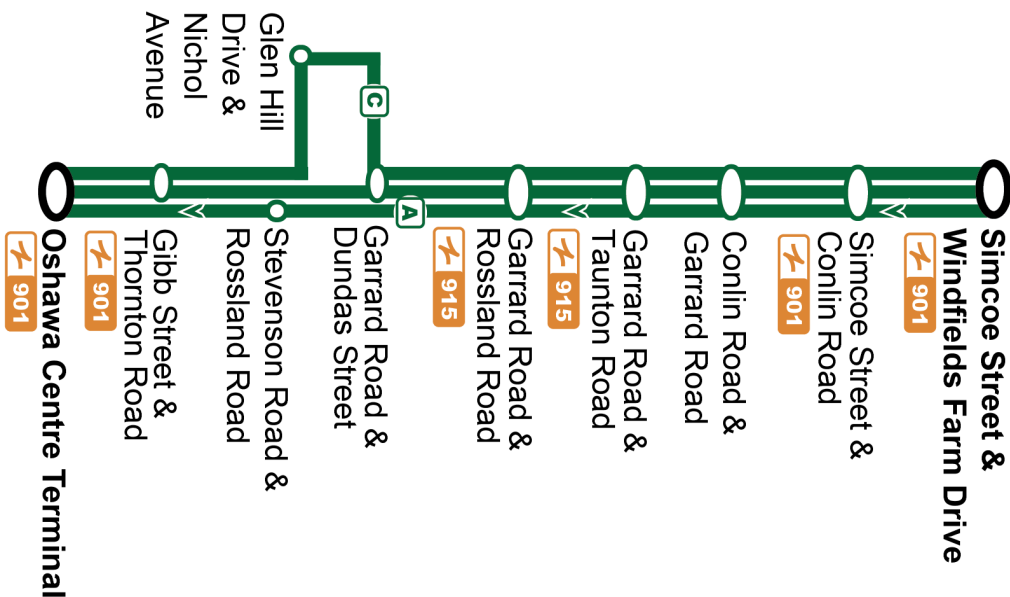

Weekday							North
Oshawa Centre Terminal Platform 1 <b>Stop #2595</b>	Kendalwood Northbound @ Sawdon <b>Stop #343</b>	155 Glen Hill <b>Stop #449</b>	Garrard Northbound @ Dundas <b>Stop #3416</b>	Garrard Northbound @ Rossland <b>Stop #352</b>	Garrard Northbound @ Griffin (Taunton) <b>Stop #93735</b>	Conlin Eastbound @ Founders <b>Stop #94199</b>	Windfields Farm & Throghbred <b>Stop #3603</b>
6:33	6:39	-	6:42	6:46	6:49	6:56	7:00
7:03	7:09	-	7:12	7:16	7:19	7:26	7:30
7:33	7:40	-	7:43	7:47	7:51	7:58	8:03
8:03	8:10	-	8:13	8:17	8:21	8:28	8:33
8:33	8:40	-	8:43	8:47	8:51	8:58	9:03
9:03	9:10	-	9:13	9:17	9:21	9:28	9:33
9:33	9:39	-	9:42	9:46	9:49	9:56	10:00
<b>C</b> 9:59	10:04	10:09	10:14	10:18	10:21	10:28	10:32
10:33	10:39	-	10:42	10:46	10:49	10:56	11:00
11:03	11:09	-	11:12	11:16	11:19	11:26	11:30
11:33	11:39	-	11:42	11:46	11:49	11:56	12:00
<b>C</b> 11:59	12:04	12:09	12:14	12:18	12:21	12:28	12:32
12:33	12:39	-	12:42	12:46	12:49	12:56	13:00
13:03	13:09	-	13:12	13:16	13:19	13:26	13:30
13:33	13:39	-	13:42	13:46	13:49	13:56	14:00
<b>C</b> 13:59	14:04	14:09	14:14	14:18	14:21	14:28	14:32
14:33	14:40	-	14:43	14:47	14:51	14:58	15:03
15:03	15:10	-	15:13	15:17	15:21	15:28	15:33
15:33	15:40	-	15:43	15:47	15:51	15:58	16:03
<b>C</b> 16:05	16:09	16:13	16:18	16:22	16:26	16:31	16:36
16:33	16:40	-	16:43	16:47	16:51	16:58	17:03
17:03	17:10	-	17:13	17:17	17:21	17:28	17:33
17:33	17:40	-	17:43	17:47	17:51	17:58	18:03
18:03	18:10	-	18:13	18:17	18:21	18:28	18:33
18:33	18:40	-	18:43	18:47	18:51	18:58	19:03
19:03	19:10	-	19:13	19:17	19:21	19:28	19:33
<b>C - Via Glen Hill Drive</b>							