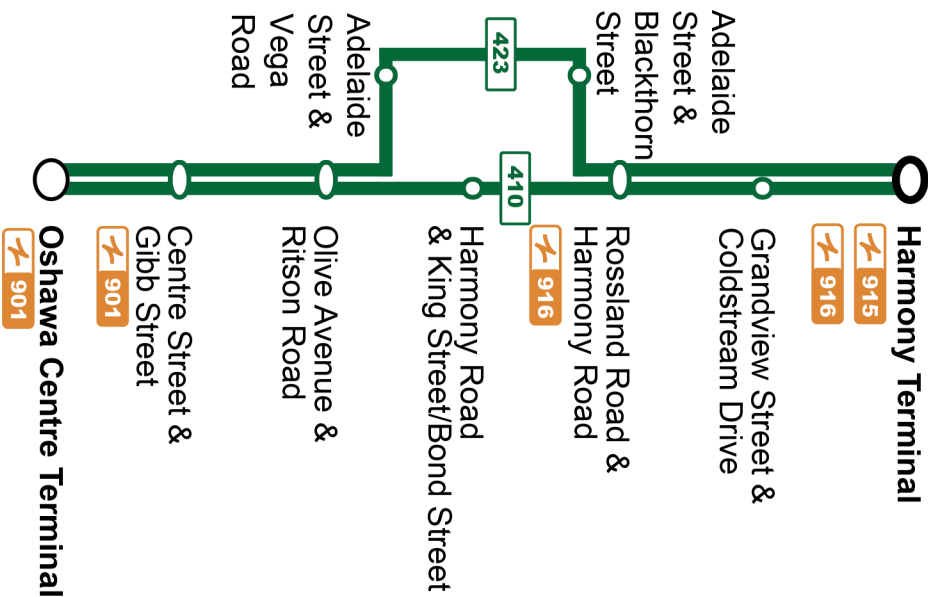

On Demand service is available at select stops on this route when scheduled bus service is not operating. See DurhamRegionTransit.com for more information.

Service is available 24 hours a day. See DurhamRegionTransit.com for more information.

Trip notes are indicated by a letter or symbol and explained at the bottom of each timetable. Schedule times are shown in 24-hour clock. If you require this information in an accessible format, please contact Customer Service at 1-866-247-0055. See durhamregiontransit.com for more information.

DurhamRegion Transit

410 / 423

Effective September 3, 2024