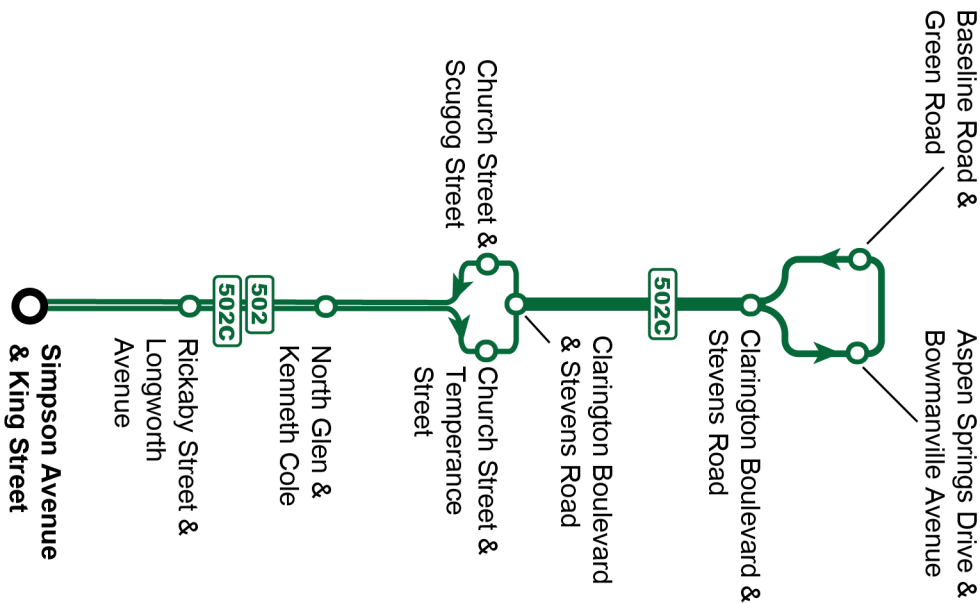

Dashes indicate the stop is not served by a trip. Trip notes are indicated by a letter or symbol and explained at the bottom of each timetable. Schedule times are shown in 24-hour clock. If you require this information in an accessible format, please contact Customer Service at 1-866-247-0055. See durhamregiontransit.com for more information.

Saturday and Sunday								West
Simpson Northbound @ King Stop #1498	Liberty Northbound @ Wellington Stop #3149	Longworth Westbound @ Liberty Stop #3173	Middle Southbound @ Northglen Stop # 94128	Church Eastbound @ Temperance - Arrive Stop #1480	Church Eastbound @ Temperance Depart Stop #1480	Highway 2 Westbound @ Clarington Stop #94130	Green Northbound @ Highway 2 (North side stop) Stop #3163	Clarington Boulevard Southbound @ Prince William Stop #1504
9:32	9:33	9:39	9:47	9:52	9:56	10:01	10:02	10:06
10:02	10:03	10:09	10:17	10:22	10:26	10:31	10:32	10:36
10:32	10:33	10:39	10:47	10:52	10:56	11:01	11:02	11:06
11:01	11:02	11:08	11:16	11:21	11:25	11:30	11:31	11:35
11:31	11:32	11:38	11:46	11:51	11:55	12:00	12:01	12:05
12:01	12:02	12:08	12:16	12:21	12:25	12:30	12:31	12:35
12:31	12:32	12:38	12:46	12:51	12:55	13:00	13:01	13:05
13:01	13:02	13:08	13:16	13:21	13:25	13:30	13:31	13:35
13:31	13:32	13:38	13:46	13:51	13:55	14:00	14:01	14:05
14:01	14:02	14:08	14:16	14:21	14:25	14:30	14:31	14:36
14:31	14:32	14:38	14:46	14:51	14:55	15:00	15:01	15:06
15:01	15:02	15:08	15:16	15:21	15:25	15:30	15:31	15:36
15:31	15:32	15:38	15:46	15:51	15:55	16:00	16:01	16:06
16:01	16:02	16:08	16:16	16:21	16:25	16:30	16:31	16:36
16:31	16:32	16:38	16:46	16:51	16:55	17:00	17:01	17:06
17:01	17:02	17:08	17:16	17:21	17:25	17:30	17:31	17:36
17:32	17:33	17:39	17:47	17:52	17:56	18:01	18:02	18:07
18:02	18:03	18:09	18:17	18:22	18:26	18:31	18:32	18:37
18:32	18:33	18:39	18:47	18:52	18:56	19:01	19:02	19:07
19:02	19:03	19:09	19:17	19:22	19:26	19:31	19:32	19:37
19:32	19:33	19:39	19:47	19:52	19:56	20:01	20:02	20:07