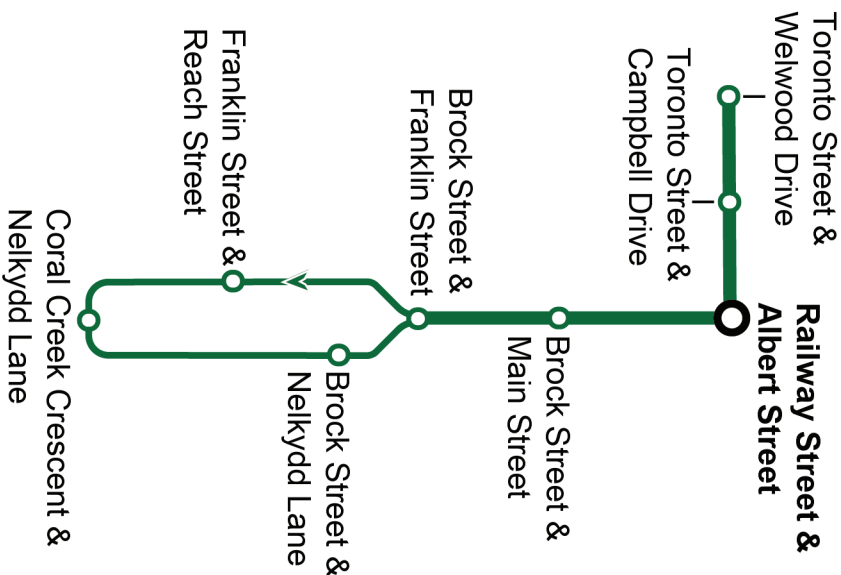


 On Demand service is available at select stops on this route when scheduled bus service is not operating. See DurhamRegionTransit.com for more information.

Dashes indicate the stop is not served by a trip. Trip notes are indicated by a letter or symbol and explained at the bottom of each timetable. Schedule times are shown in 24-hour clock. If you require this information in an accessible format, please contact Customer Service at 1-866-247-0055. See durhamregiontransit.com for more information.

Weekday		Loop	
Railway Southbound @ Albert Stop #93704	6 Welwood Stop #2416	Brock Eastbound @ Main Stop #3635	Railway Southbound @ Albert Stop #93704
06:36	06:42	06:50	06:58
07:30	07:36	07:44	07:52
08:00	08:06	08:14	08:22
09:00	09:06	09:14	09:22
09:30	09:36	09:44	09:52
10:30	10:36	10:44	10:52
11:00	11:06	11:14	11:22
12:00	12:06	12:14	12:22
12:30	12:36	12:44	12:52
13:30	13:36	13:44	13:52
14:00	14:06	14:14	14:22
15:00	15:06	15:14	15:22
15:30	15:36	15:44	15:52
16:35	16:41	16:49	16:57
17:05	17:11	17:19	17:27
18:05	18:11	18:19	18:27
18:35	18:41	18:49	18:57
19:35	19:41	19:49	19:57
20:05	20:11	20:19	20:27
21:05	21:11	21:19	21:27
21:35	21:41	21:49	21:57

Saturday & Sunday Loop			
Railway Southbound @ Albert Stop #93704	6 Welwood Stop #2416	Brock Eastbound @ Main Stop #3635	Railway Southbound @ Albert Stop #93704
-	07:03	07:11	07:19
07:50	07:56	08:04	08:12
08:20	08:26	08:34	08:42
09:20	09:26	09:34	09:42
09:50	09:56	10:04	10:12
10:50	10:56	11:04	11:12
11:20	11:26	11:34	11:42
12:20	12:26	12:34	12:42
12:50	12:56	13:04	13:12
13:50	13:56	14:04	14:12
14:20	14:26	14:34	14:42
15:20	15:26	15:34	15:42
15:50	15:56	16:04	16:12
16:50	16:56	17:04	17:12
17:20	17:26	17:34	17:42
18:20	18:26	18:34	18:42
18:50	18:56	19:04	19:12