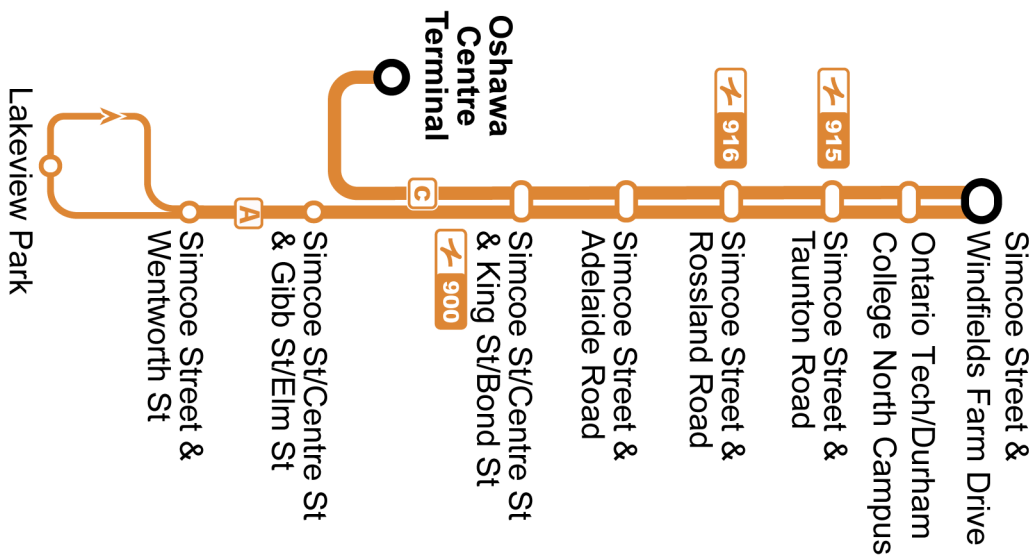

Additional overnight service is available on Blue Night Routes N1 and N2.

Dashes indicate the stop is not served by a trip. Trip notes are indicated by a letter or symbol and explained at the bottom of each timetable. Schedule times are shown in 24-hour clock. If you require this information in an accessible format, please contact Customer Service at 1-866-247-0055. See [durhamregiontransit.com](http://durhamregiontransit.com) for more information.