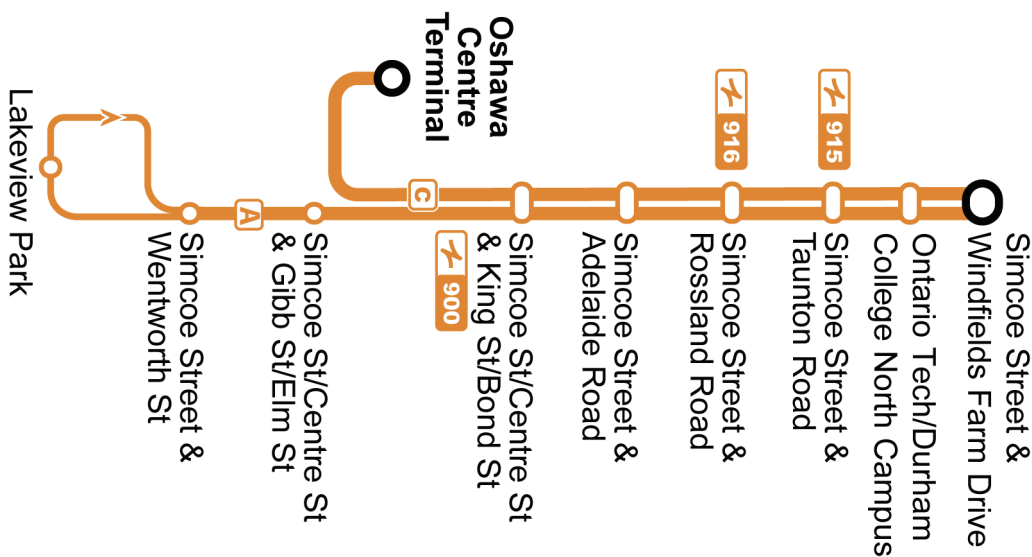

Additional overnight service is available on Blue Night Routes N1 and N2.

Dashes indicate the stop is not served by a trip. Trip notes are indicated by a letter or symbol and explained at the bottom of each timetable. Schedule times are shown in 24-hour clock. If you require this information in an accessible format, please contact Customer Service at 1-866-247-0055. See durhamregiontransit.com for more information.