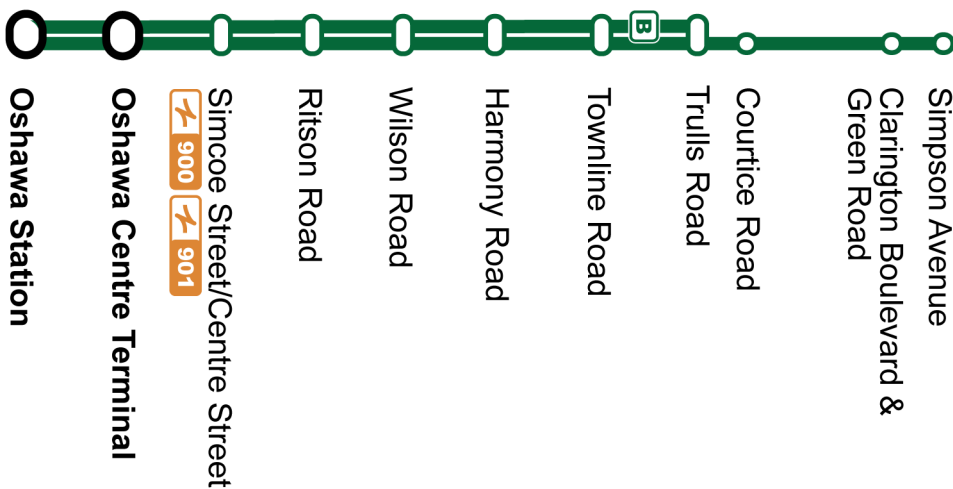

Service is available 24 hours a day within the Whitby urban area.  
 See [DurhamRegionTransit.com](http://DurhamRegionTransit.com) for more information.

Dashes indicate the stop is not served by a trip. Trip notes are indicated by a letter or symbol and explained at the bottom of each timetable. Schedule times are shown in 24-hour clock. If you require this information in an accessible format, please contact Customer Service at 1-866-247-0055. See [durhamregiontransit.com](http://durhamregiontransit.com) for more information.

Weekday										West
Simpson @ King <b>Stop #1498</b>	Clarrington Boulevard @ Prince William <b>Stop #1504</b>	Highway 2 @ Trulls <b>Stop #1219</b>	Trulls Northbound @ Durham Highway 2 <b>Stop #93338</b>	Durham Highway 2 @ Sandringham <b>Stop #1220</b>	King @ Harmony <b>Stop #1156</b>	Bond @ Simcoe <b>Stop #1165</b>	Oshawa Centre Terminal <b>Stop #2595</b>	Oshawa Centre Terminal <b>Stop #2595</b>	Oshawa Station <b>Stop #2585</b>	
-	-	-	17:16	17:34	17:43	17:50	18:03	18:06	18:16	
17:35	17:45	17:54	-	17:55	18:04	18:11	18:24	18:27	18:37	
-	-	-	17:46	18:04	18:13	18:20	18:33	18:36	18:46	
18:05	18:15	18:24	-	18:25	18:34	18:41	18:54	18:57	19:07	
18:35	18:45	18:54	18:16	18:55	19:04	19:11	19:24	19:27	19:37	
19:05	19:13	19:21	-	19:22	19:30	19:37	19:48	19:53	20:01	
-	19:47	19:55	-	19:56	20:04	20:11	20:22	20:27	20:35	
-	20:17	20:25	-	20:26	20:34	20:41	20:52	20:57	21:05	
-	20:47	20:55	-	20:56	21:04	21:11	21:22	21:27	21:35	
-	21:17	21:25	-	21:26	21:34	21:41	21:52	21:57	22:05	
-	21:47	21:55	-	21:56	22:04	22:11	22:22	22:27	22:35	
-	22:17	22:25	-	22:26	22:34	22:41	22:52	22:57	23:05	