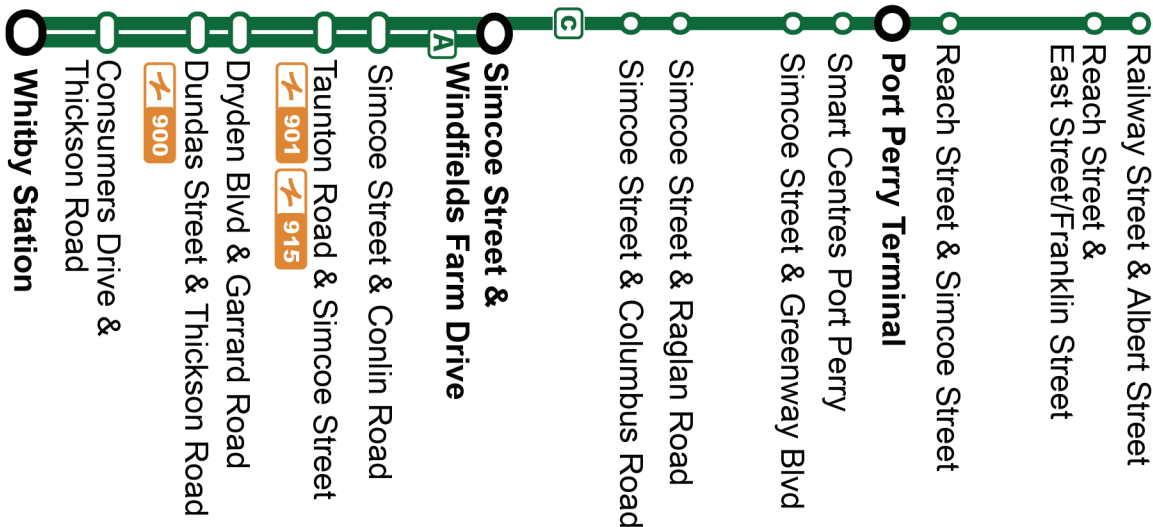

Service is available 24 hours a day within the Whitby urban area. See DurhamRegionTransit.com for more information.

Dashes indicate the stop is not served by a trip. Trip notes are indicated by a letter or symbol and explained at the bottom of each timetable. Schedule times are shown in 24-hour clock. If you require this information in an accessible format, please contact Customer Service at 1-866-247-0055. See durhamregiontransit.com for more information.