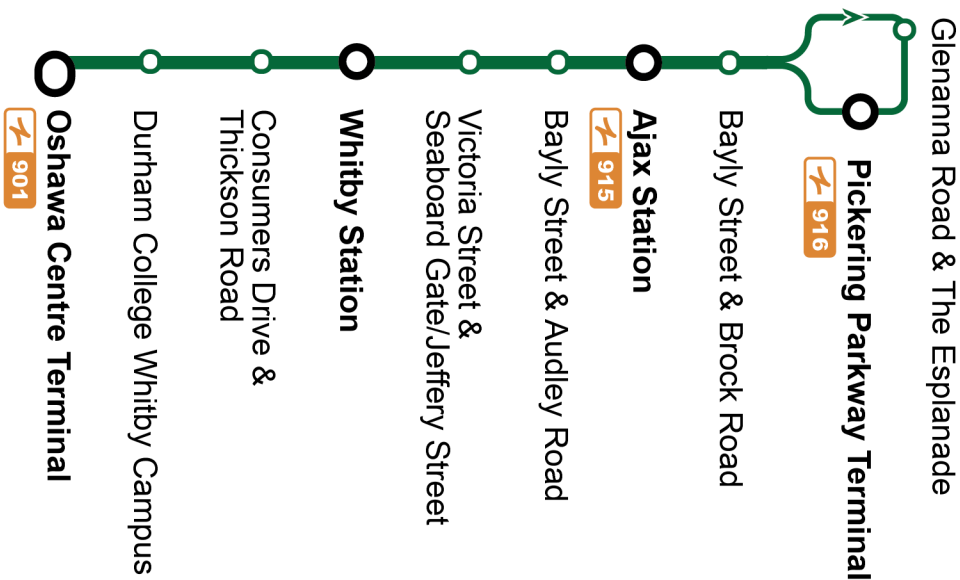

Service is available 24 hours a day. See [DurhamRegionTransit.com](http://DurhamRegionTransit.com) for more information.

Dashes indicate the stop is not served by a trip. Trip notes are indicated by a letter or symbol and explained at the bottom of each timetable. Schedule times are shown in 24-hour clock. If you require this information in an accessible format, please contact Customer Service at 1-866-247-0055. See [durhamregiontransit.com](http://durhamregiontransit.com) for more information.

**B - To Ajax Station**