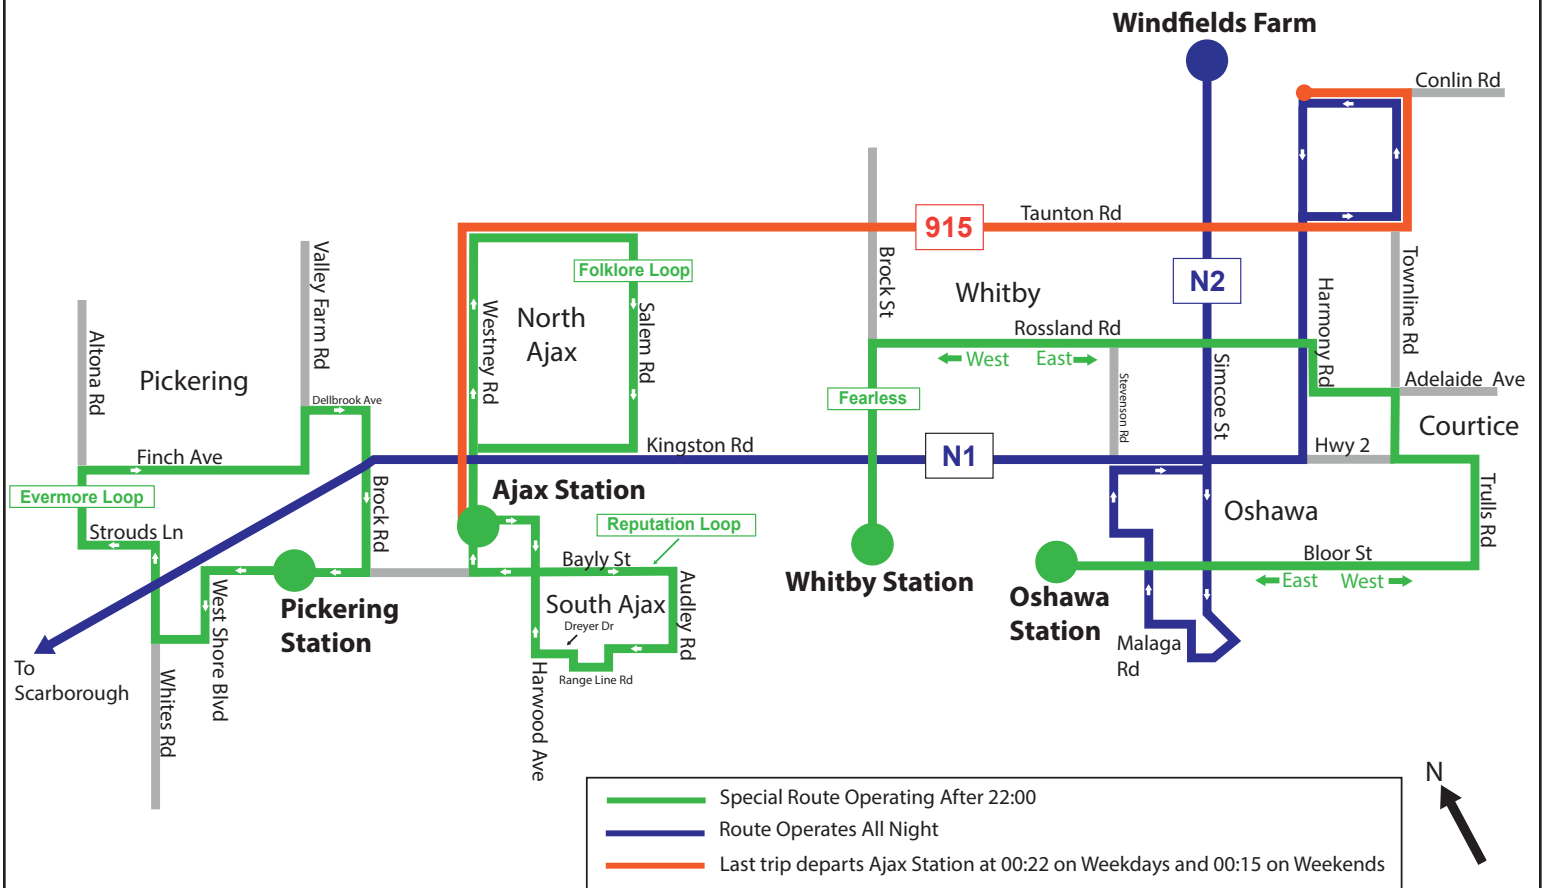

Special Late Night Service

Effective: November 14, 15, 16, 21, 22, 23, 2024

In addition to regular overnight service, four special late night routes will operate between 22:00 and 02:00, meeting eastbound GO Trains from the City.

Special 1: Evermore Loop Serving Pickering	
Pickering Station Platform 8 Stop #2549	
22:17	
22:47	
23:17	
23:47	
0:17	
0:47	
1:17	
1:47	

Special 2: Folklore Loop Serving Ajax North	
Ajax Station Platform 6 Stop #2569	
22:22	
22:52	
23:22	
23:52	
0:22	
0:52	
1:22	
1:52	

Special 3: Reputation Loop Serving Ajax South	
Ajax Station Platform 8 Stop #2569	
22:22	
22:52	
23:22	
23:52	
0:22	
0:52	
1:22	
1:52	

Note: After departing Ajax and Pickering Stations, these services operate as DROP OFF only. Customers may exit at any bus stop along the route.

Note: After departing Oshawa and Whitby Stations, these services operate as DROP OFF only. Customers may exit at any bus stop along the route.