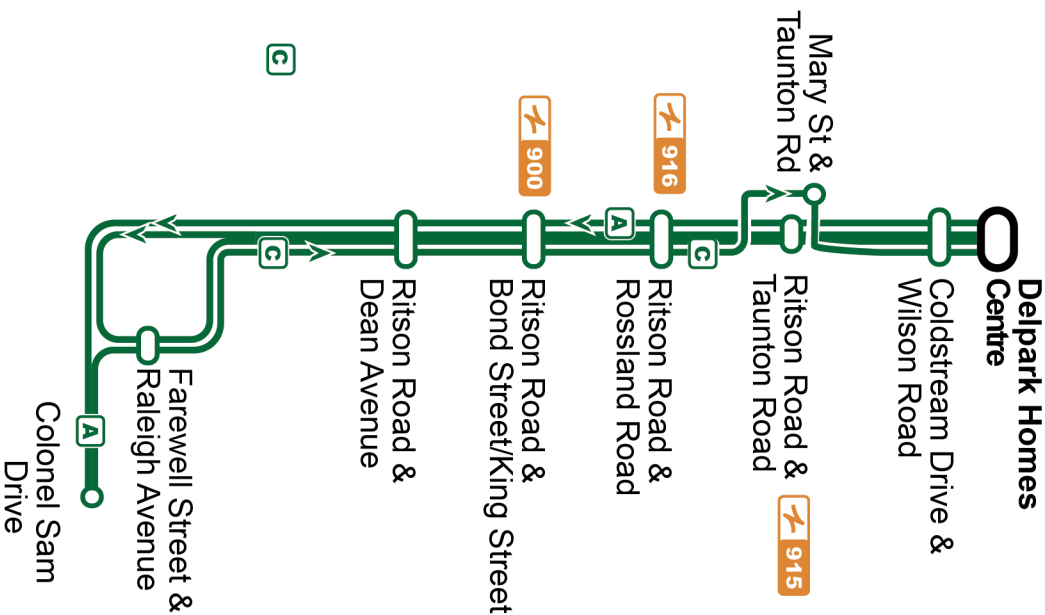

Service is available 24 hours a day. See DurhamRegionTransit.com for more information.

Dashes indicate the stop is not served by a trip. Trip notes are indicated by a letter or symbol and explained at the bottom of each timetable. Schedule times are shown in 24-hour clock. If you require this information in an accessible format, please contact Customer Service at 1-866-247-0055. See durhamregiontransit.com for more information.

Weekday						North
Farewell Northbound @ Raleigh Stop #3114	Ritson Northbound @ Bond Stop #93700	Ritson Northbound @ Rossland Stop #883	Mary Northbound @ Taunton Stop #1356	Ritson Northbound @ Taunton Stop #3271	Delpark Homes Centre Stop #817	
C05:29	05:38	05:41	05:47	-	05:55	
06:03	06:13	06:16	-	06:20	06:27	
C06:29	06:38	06:41	06:47	-	06:55	
06:59	07:09	07:12	-	07:16	07:23	
C07:29	07:38	07:41	07:48	-	07:56	
07:59	08:10	08:16	-	08:20	08:28	
C08:24	08:33	08:36	08:43	-	08:51	
08:54	09:05	09:11	-	09:15	09:23	
C09:24	09:33	09:37	09:44	-	09:52	
09:54	10:05	10:11	-	10:15	10:23	
C10:24	10:33	10:37	10:44	-	10:52	
10:54	11:05	11:11	-	11:15	11:23	
C11:24	11:33	11:37	11:44	-	11:52	
11:54	12:05	12:11	-	12:15	12:23	
C12:24	12:33	12:37	12:44	-	12:52	
12:54	13:05	13:11	-	13:15	13:23	
C13:24	13:33	13:37	13:44	-	13:52	
13:54	14:05	14:11	-	14:15	14:23	
C14:24	14:33	14:37	14:44	-	14:52	
14:54	15:05	15:11	-	15:15	15:23	
C15:24	15:33	15:37	15:44	-	15:52	
15:54	16:05	16:11	-	16:15	16:23	
C16:24	16:33	16:37	16:44	-	16:52	
16:50	17:01	17:07	-	17:11	17:19	
C17:20	17:29	17:33	17:40	-	17:48	
17:50	18:01	18:07	-	18:11	18:19	
C18:20	18:29	18:33	18:40	-	18:48	
18:50	19:01	19:07	-	19:11	19:19	
19:10	19:21	19:27	-	19:31	19:39	
19:44	19:55	20:01	-	20:05	20:13	
20:03	20:14	20:20	-	20:24	20:32	
20:42	20:52	20:56	-	21:00	21:07	
21:10	21:20	21:24	-	21:28	21:35	
21:40	21:50	21:54	-	21:58	22:05	
C						To Harmony Terminal via Nonquon Road