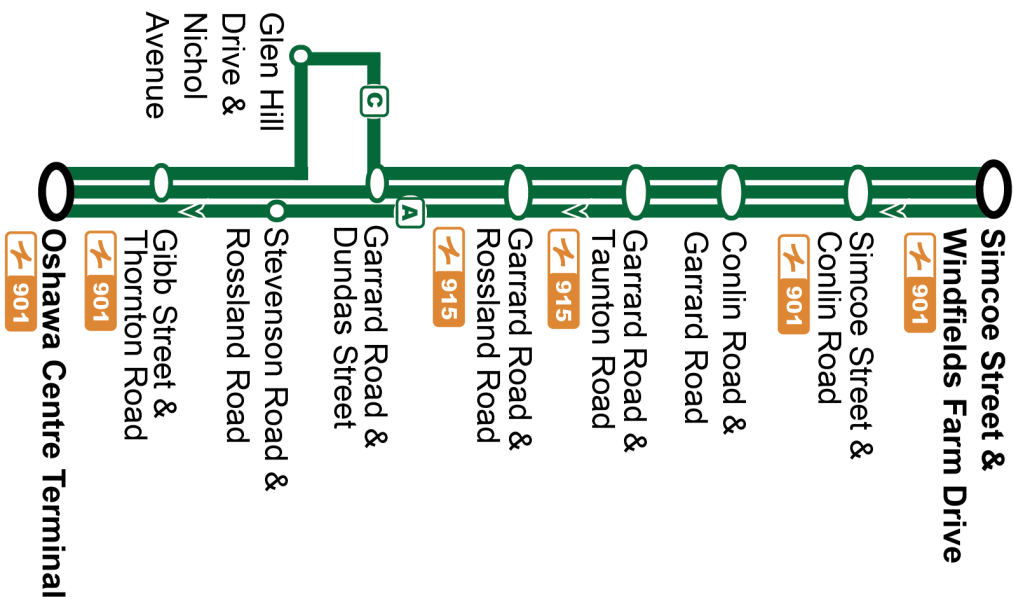

Service is available 24 hours a day. See DurhamRegionTransit.com for more information.

Dashes indicate the stop is not served by a trip. Trip notes are indicated by a letter or symbol and explained at the bottom of each timetable. Schedule times are shown in 24-hour clock. If you require this information in an accessible format, please contact Customer Service at 1-866-247-0055. See durhamregiontransit.com for more information.

Weekday							North
Oshawa Centre Terminal Platform 1 Stop #2595	Kendalwood Northbound @ Sawdon Stop #343	155 Glen Hill Stop #449	Garrard Northbound @ Dundas Stop #3416	Garrard Northbound @ Rossland Stop #352	Garrard Northbound @ Griffin (Taunton) Stop #93735	Conlin Eastbound @ Founders Stop #94199	Windfields Farm & Throghbred Stop #3603
06:33	06:39	-	06:42	06:46	06:49	06:56	07:00
07:03	07:09	-	07:12	07:16	07:19	07:26	07:30
07:33	07:39	-	07:42	07:46	07:49	07:56	08:00
08:03	08:09	-	08:12	08:16	08:19	08:26	08:30
08:33	08:39	-	08:42	08:46	08:49	08:56	09:00
09:03	09:09	-	09:12	09:16	09:19	09:26	09:30
09:33	09:39	-	09:42	09:46	09:49	09:56	10:00
C 09:59	10:04	10:09	10:14	10:18	10:21	10:28	10:34
10:33	10:39	-	10:42	10:46	10:49	10:56	11:00
11:03	11:09	-	11:12	11:16	11:19	11:26	11:30
11:33	11:39	-	11:42	11:46	11:49	11:56	12:00
C 11:59	12:04	12:09	12:14	12:18	12:21	12:28	12:34
12:33	12:39	-	12:42	12:46	12:49	12:56	13:00
13:03	13:09	-	13:12	13:16	13:19	13:26	13:30
13:33	13:39	-	13:42	13:46	13:49	13:56	14:00
C 13:59	14:04	14:09	14:14	14:18	14:21	14:28	14:34
14:33	14:39	-	14:42	14:46	14:49	14:56	15:00
15:03	15:09	-	15:12	15:16	15:19	15:26	15:30
15:33	15:39	-	15:42	15:46	15:49	15:56	16:00
C 16:05	16:09	16:13	16:18	16:22	16:25	16:30	16:36
16:33	16:39	-	16:42	16:46	16:49	16:56	17:00
17:03	17:09	-	17:12	17:16	17:19	17:26	17:30
17:33	17:39	-	17:42	17:46	17:49	17:56	18:00
18:03	18:09	-	18:12	18:16	18:19	18:26	18:30
18:33	18:39	-	18:42	18:46	18:49	18:56	19:00
19:03	19:09	-	19:12	19:16	19:19	19:26	19:30
C - Via Glen Hill Drive							