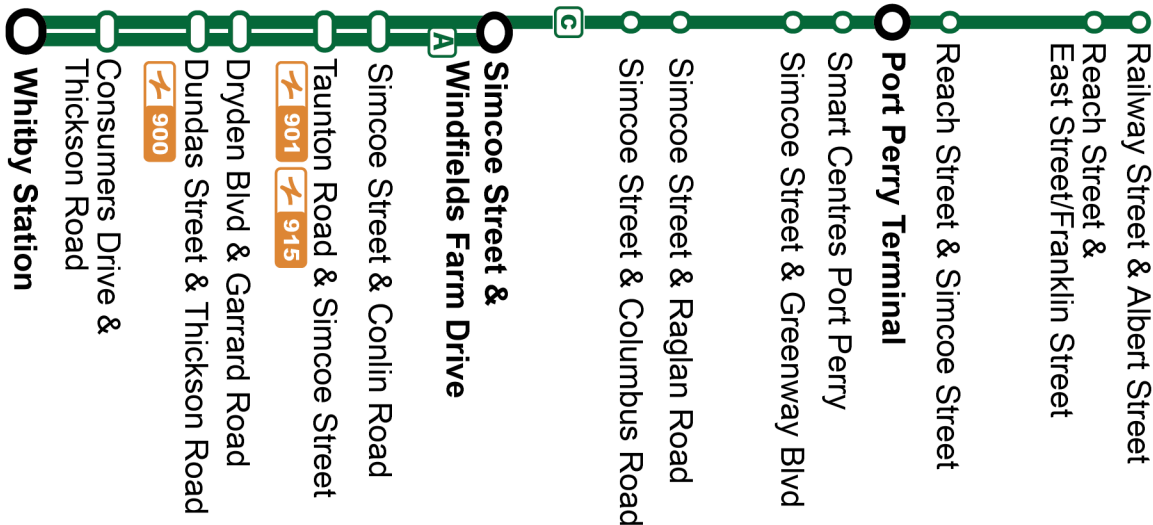

Service is available 24 hours a day within the Whitby urban area. See [DurhamRegionTransit.com](http://DurhamRegionTransit.com) for more information.

Dashes indicate the stop is not served by a trip. Trip notes are indicated by a letter or symbol and explained at the bottom of each timetable. Schedule times are shown in 24-hour clock. If you require this information in an accessible format, please contact Customer Service at 1-866-247-0055. See [durhamregiontransit.com](http://durhamregiontransit.com) for more information.

**A** To Simcoe Street and Wildfields Farm Drive  
**C** To Railway Street and Albert Street